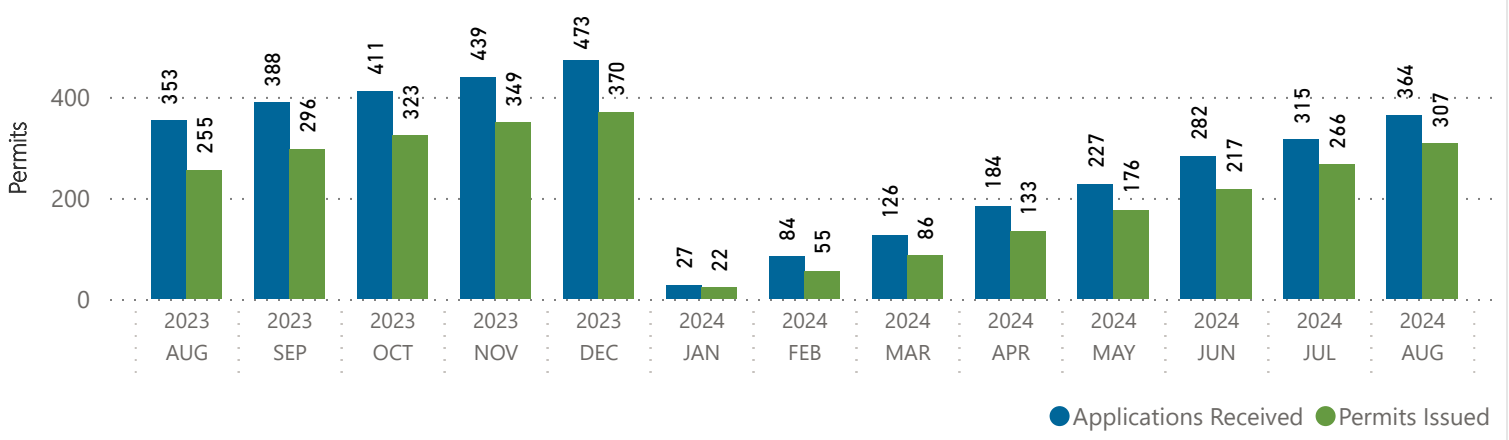

Building Permits

PERMIT TYPE	AUG 2024		AUG 2023	
	APPLICATIONS RECEIVED	PERMITS ISSUED	APPLICATIONS RECEIVED	PERMITS ISSUED
SINGLE FAMILY RESIDENTIAL (SFD)	9	4	7	9
MULTI FAMILY RESIDENTIAL (MFD)	16	23	13	6
AUX RESIDENTIAL DWELLING UNIT (ARDU)	0	0	0	1
COMMERCIAL (COMM)	3	8	4	7
TRADE AND OTHER (TRADE)	21	6	6	14
Total	49	41	30	37

Permits Issued By Type

Permits Issued 6 Month Retro Trend

Year To Date Retro

Trade and Other Permits

PERMIT TYPE	AUG 2024		AUG 2023	
	APPLICATIONS RECEIVED	PERMITS ISSUED	APPLICATIONS RECEIVED	PERMITS ISSUED
STANDALONE PLUMBING	0	1	0	1
DISTRICT ENERGY DISCONNECTION	2	0	0	0
HEAT PUMP	0	0	0	0
DEMOLITION	13	5	3	12
OTHER	6	0	3	1
	21	6	6	14