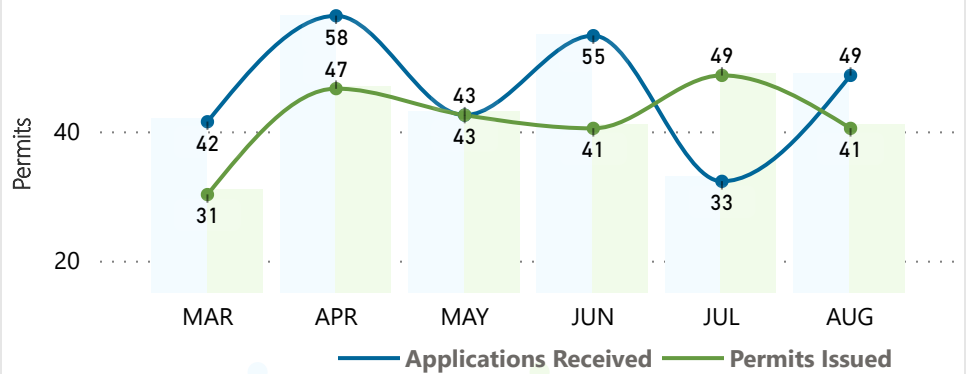

Building Permits

PERMIT TYPE	AUG 2024		AUG 2023	
	APPLICATIONS RECEIVED	PERMITS ISSUED	APPLICATIONS RECEIVED	PERMITS ISSUED
SINGLE FAMILY RESIDENTIAL (SFD)	9	4	7	9
MULTI FAMILY RESIDENTIAL (MFD)	16	23	13	6
AUX RESIDENTIAL DWELLING UNIT (ARDU)	0	0	0	1
COMMERCIAL (COMM)	3	8	4	7
TRADE AND OTHER (TRADE)	21	6	6	14
Total	49	41	30	37

Permits Issued By Type

Permits Issued 6 Month Retro Trend

Year To Date Retro

Trade and Other Permits

PERMIT TYPE	AUG 2024		AUG 2023	
	APPLICATIONS RECEIVED	PERMITS ISSUED	APPLICATIONS RECEIVED	PERMITS ISSUED
STANDALONE PLUMBING	0	1	0	1
DISTRICT ENERGY DISCONNECTION	2	0	0	0
HEAT PUMP	0	0	0	0
DEMOLITION	13	5	3	12
OTHER	6	0	3	1
	21	6	6	14