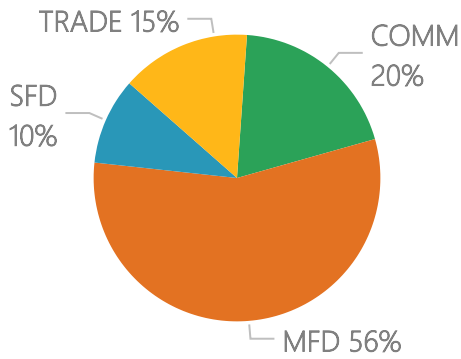

Building Permits

PERMIT TYPE	AUG 2024		AUG 2023	
	APPLICATIONS RECEIVED	PERMITS ISSUED	APPLICATIONS RECEIVED	PERMITS ISSUED
SINGLE FAMILY RESIDENTIAL (SFD)	9	4	7	9
MULTI FAMILY RESIDENTIAL (MFD)	16	23	13	6
AUX RESIDENTIAL DWELLING UNIT (ARDU)	0	0	0	1
COMMERCIAL (COMM)	3	8	4	7
TRADE AND OTHER (TRADE)	21	6	6	14
Total	49	41	30	37

Permits Issued By Type