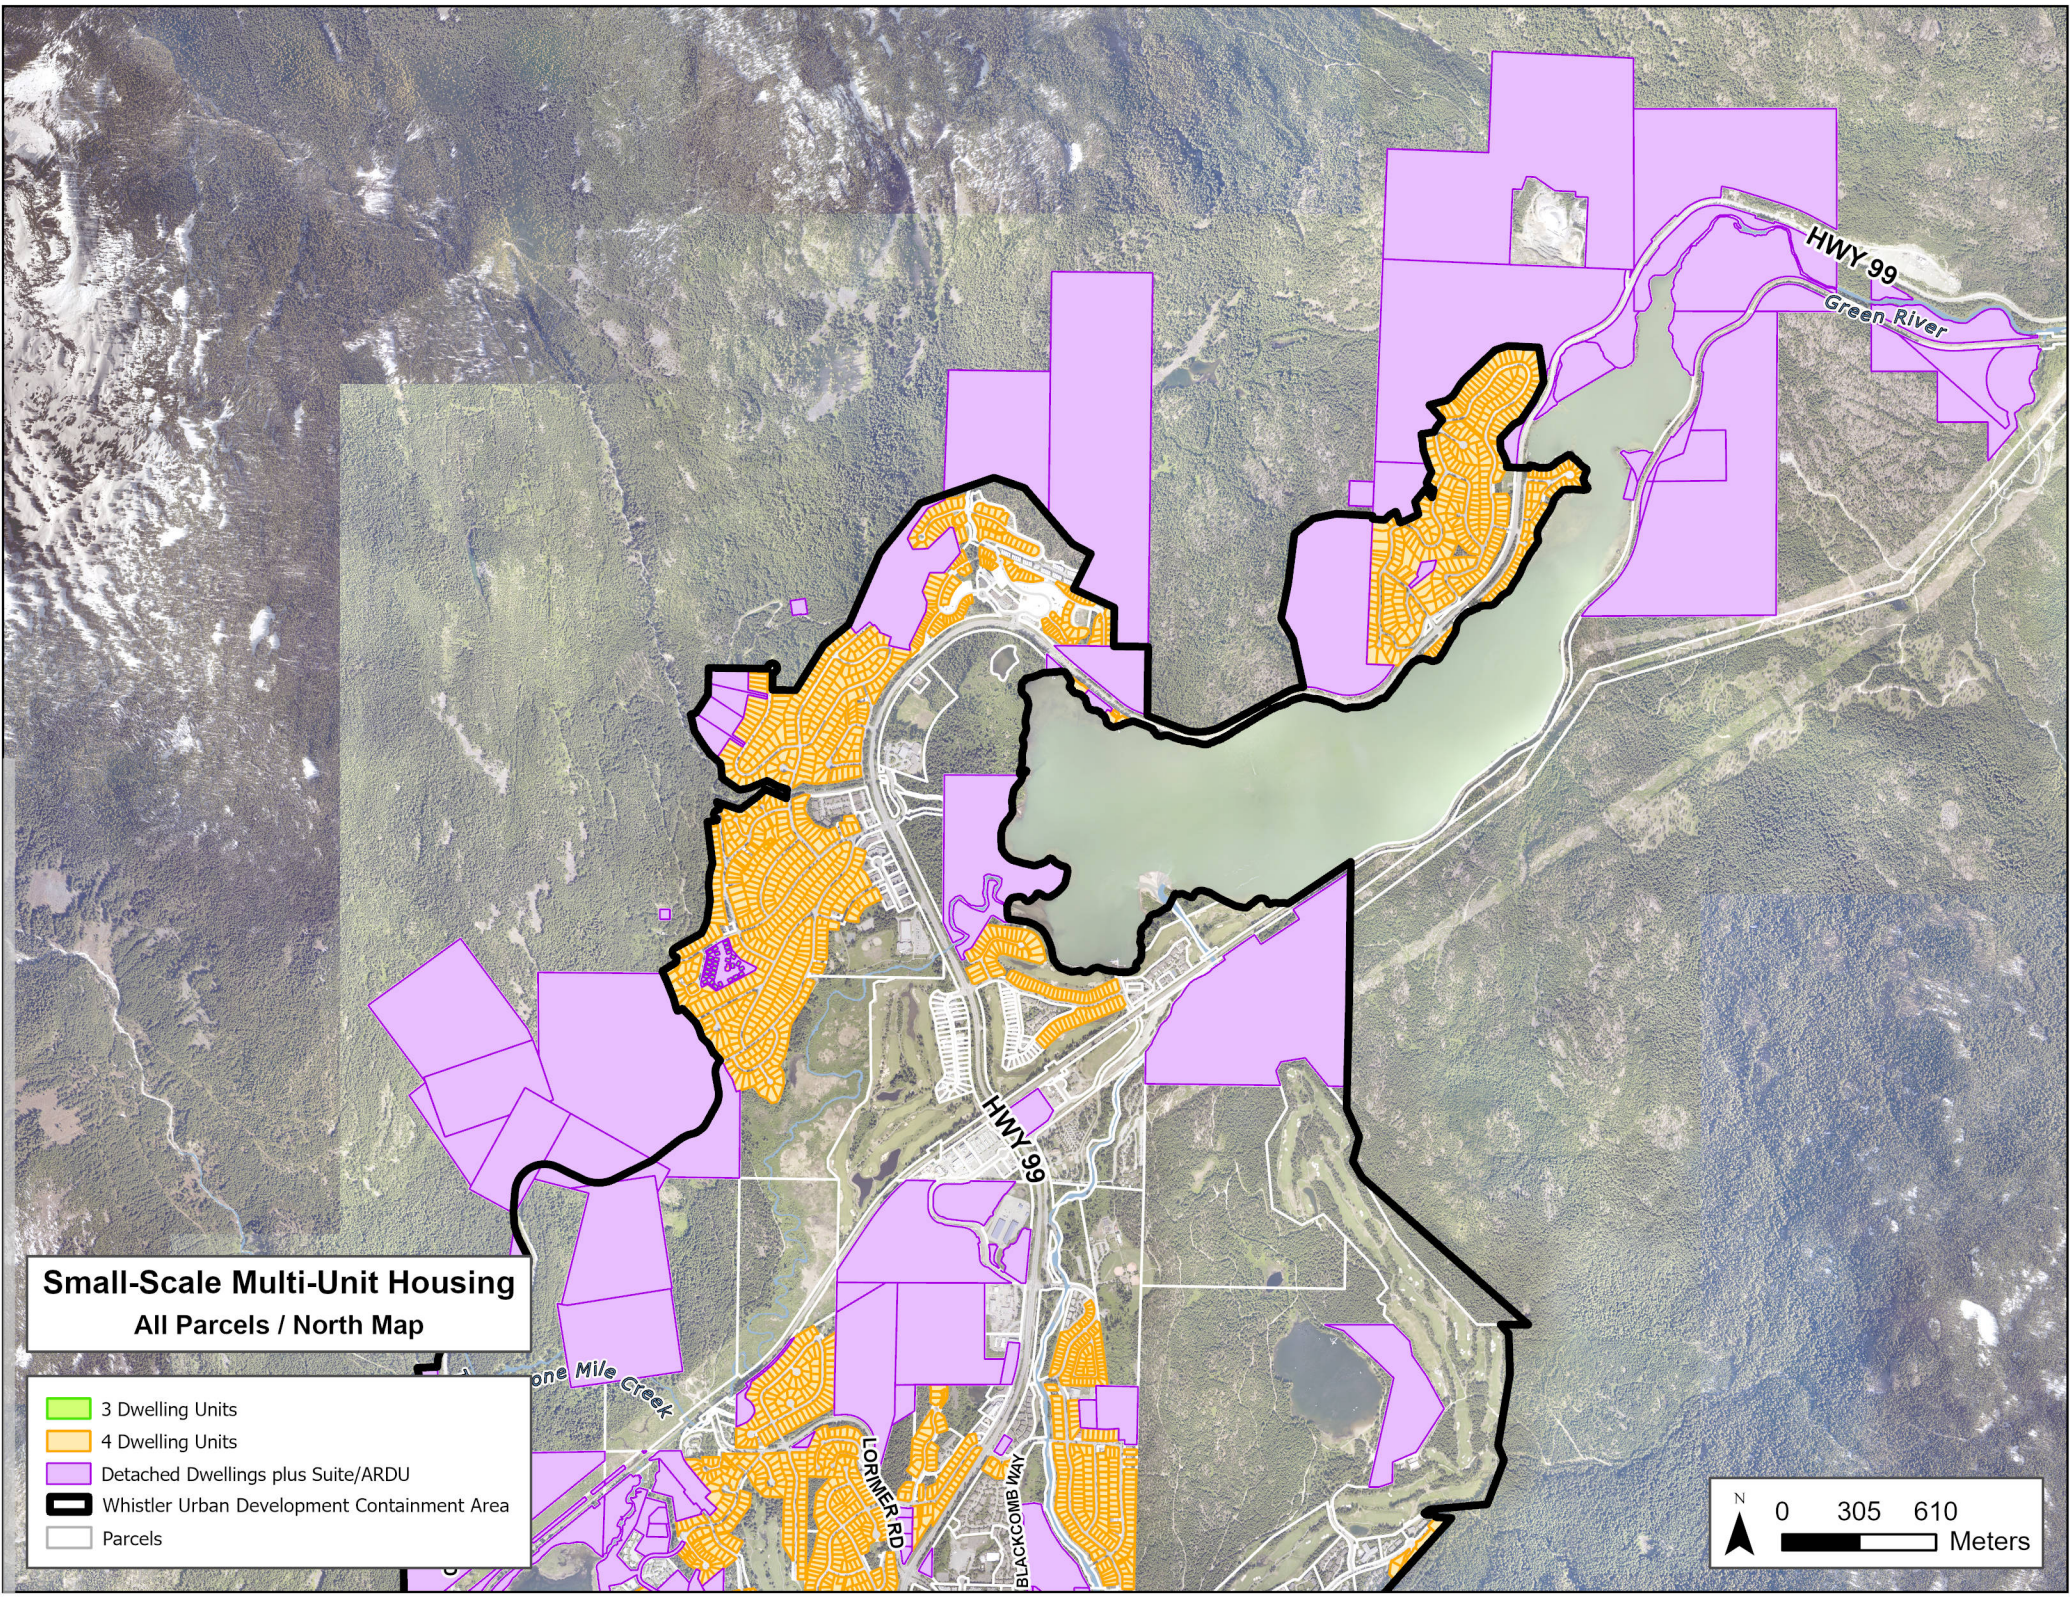

Small-Scale Multi-Unit Housing
All Parcels / North Map

-  3 Dwelling Units
-  4 Dwelling Units
-  Detached Dwellings plus Suite/ARDU
-  Whistler Urban Development Containment Area
-  Parcels

Small-Scale Multi-Unit Housing
All Parcels / Centre Map

- 3 Dwelling Units
- 4 Dwelling Units
- Detached Dwellings plus Suite/ARDU
- Whistler Urban Development Containment Area
- Parcels

Small-Scale Multi-Unit Housing All Parcels / South Map

- 3 Dwelling Units
- 4 Dwelling Units
- Detached Dwellings plus Suite/ARDU
- Whistler Urban Development Containment Area
- Parcels