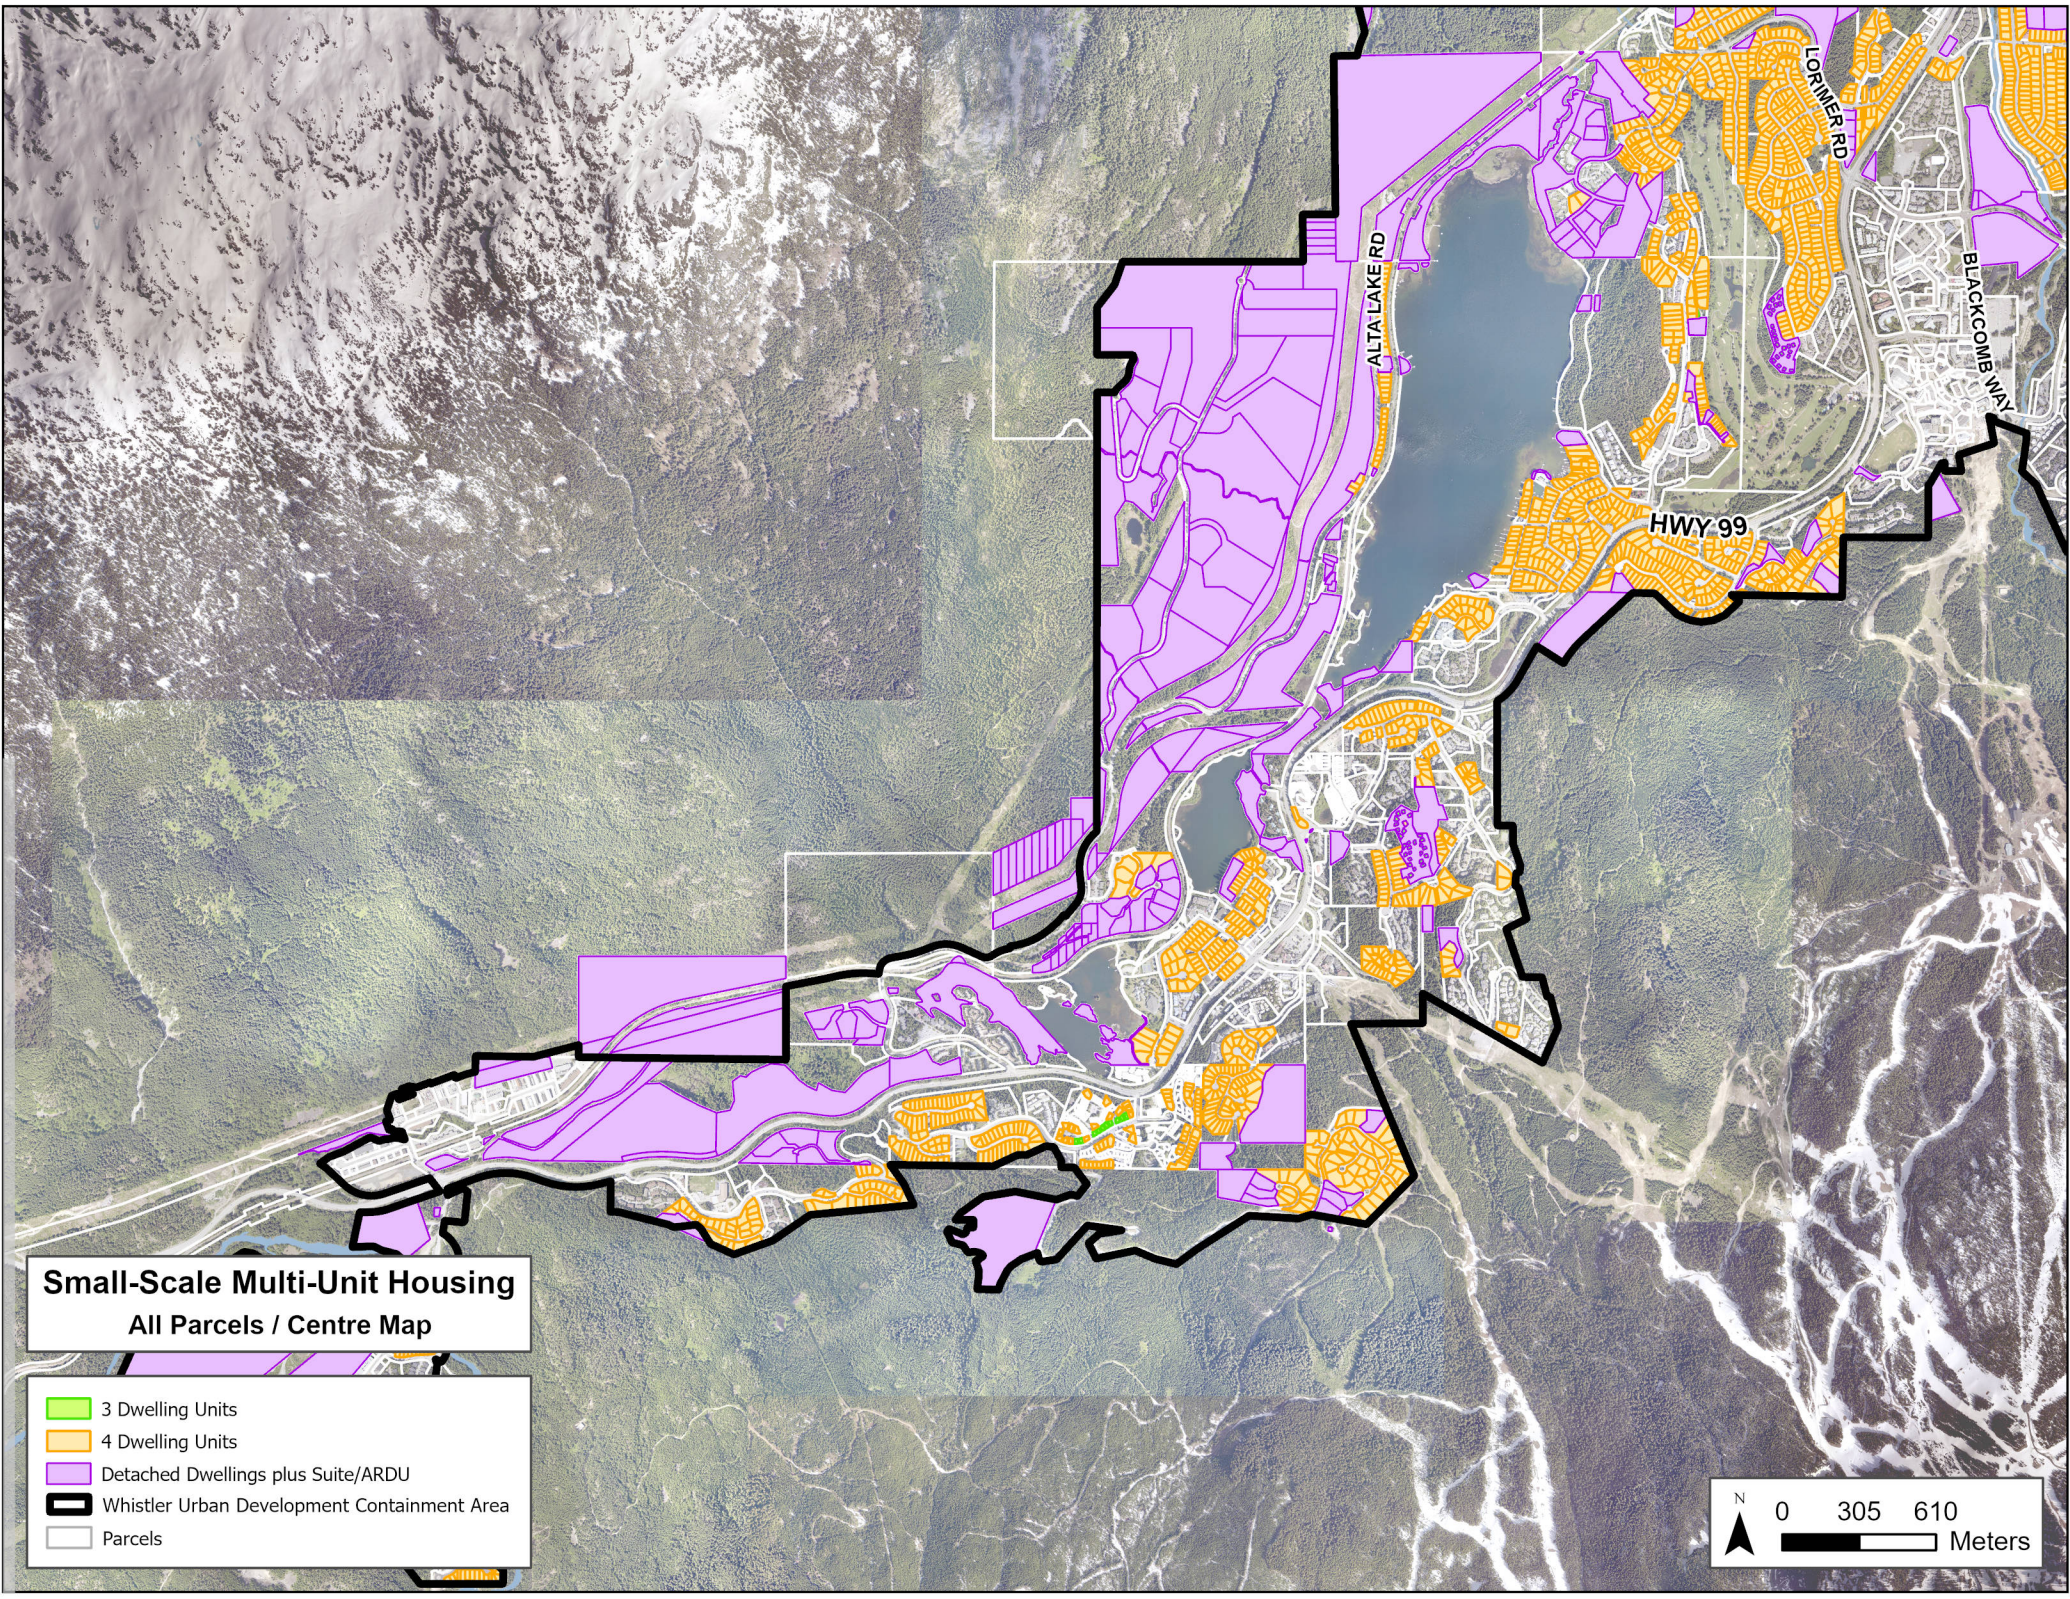

Small-Scale Multi-Unit Housing
All Parcels / North Map

-  3 Dwelling Units
-  4 Dwelling Units
-  Detached Dwellings plus Suite/ARDU
-  Whistler Urban Development Containment Area
-  Parcels

Small-Scale Multi-Unit Housing
All Parcels / Centre Map

- 3 Dwelling Units
- 4 Dwelling Units
- Detached Dwellings plus Suite/ARDU
- Whistler Urban Development Containment Area
- Parcels

Small-Scale Multi-Unit Housing All Parcels / South Map

- 3 Dwelling Units
- 4 Dwelling Units
- Detached Dwellings plus Suite/ARDU
- Whistler Urban Development Containment Area
- Parcels